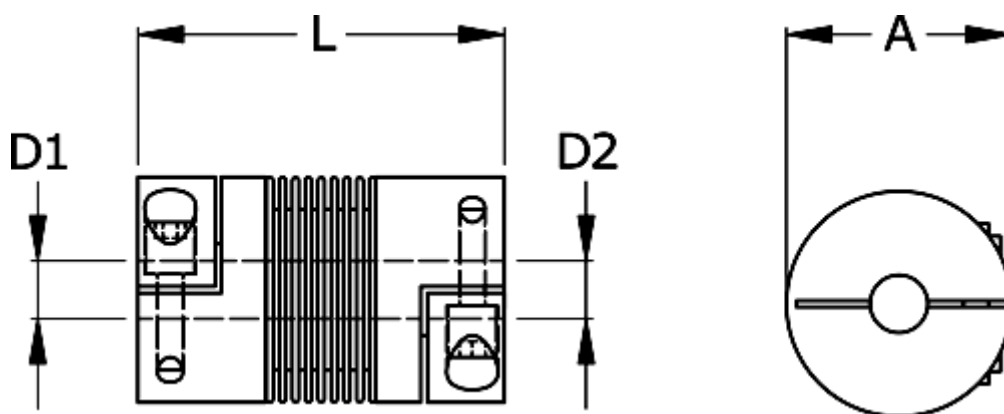

Data Sheet

Article number: 3330402001014545

Description: Bellow coupling type 4 size200
Length 101 mm, bore 45/45 mm

Measures

A	= 90
D1	= 45
D2	= 45
L	= 101
Nom. torque NM (Tkn)	= 200